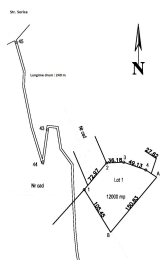

### CARACTERISTICS

- ▶ **AREA:** Brasov
- ▶ **Usable surface:** 12000 sqm
- ▶ **End-use:** Padure

### DESCRIPTION

Forest land plot for sale situated in Azuga, Prahova county.  
The surface is 12.000 sqm

12.50 EUR sqm