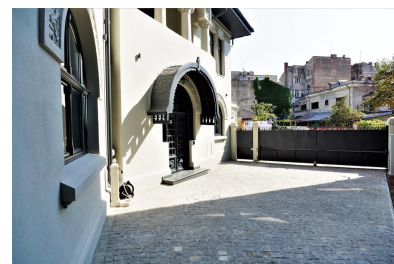

Icoanei Garden

Offices for Rent

CARACTERISTICS

- ▶ **AREA:** Icoanei Garden
- ▶ **Built surface:** 937 sqm
- ▶ **Land Surface:** 475 sqm
- ▶ **Maximum height:** S+P+E+M

FINISHES/EQUIPMENT

- ▶ **Others:** AC, Heating System, Storage rooms, Insulated Windows , Faience, Sandstone, Parquet, Internet and Voice Connection , TV Cable

DESCRIPTION

Property offered for sale in the central area, close to Gradina Icoanei and Romana Square, recently renovated and consolidated, with large open spaces with a lot of natural light.

Facilities: