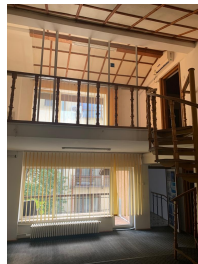

Floreasca

CARACTERISTICS

- **AREA:** Floreasca
- **Usable surface:** 360 sqm
- **No. of Rooms:** 12
- **No. of Bathrooms:** 6
- **Maximum height:** S+D+P+1E+M

FINISHES/EQUIPMENT

- **Others:** AC, Heating System, Internet and Voice Connection , Insulated Windows , Faience, Sandstone, Parquet, Storage rooms

DESCRIPTION

Office spaces offered for rent in a villa in Floreasca area, close to Floreasca square.

Basement: technical room and storage spaces;

Semi-basement: 2 rooms;

Ground floor: 2 rooms, reception and bathroom;

1st Floor: 4 rooms, 2 bathroom;

Attic: open space, 2 rooms, bathroom;

Facilities:

parquet

ceramic tiles;

insulated windows;

air conditioning;

4,000 EUR

0.07 BITCOIN

2.59 ETHEREUM