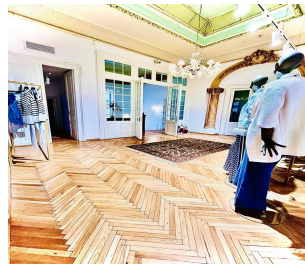

Romana Square

CARACTERISTICS

- ▶ **AREA:** Romana Square
- ▶ **Usable surface:** 668.15 sqm
- ▶ **Built surface:** 772 sqm
- ▶ **Land Surface:** 455 sqm
- ▶ **Maximum height:** D+P+E+M

22,000 EUR

0.41 BITCOIN