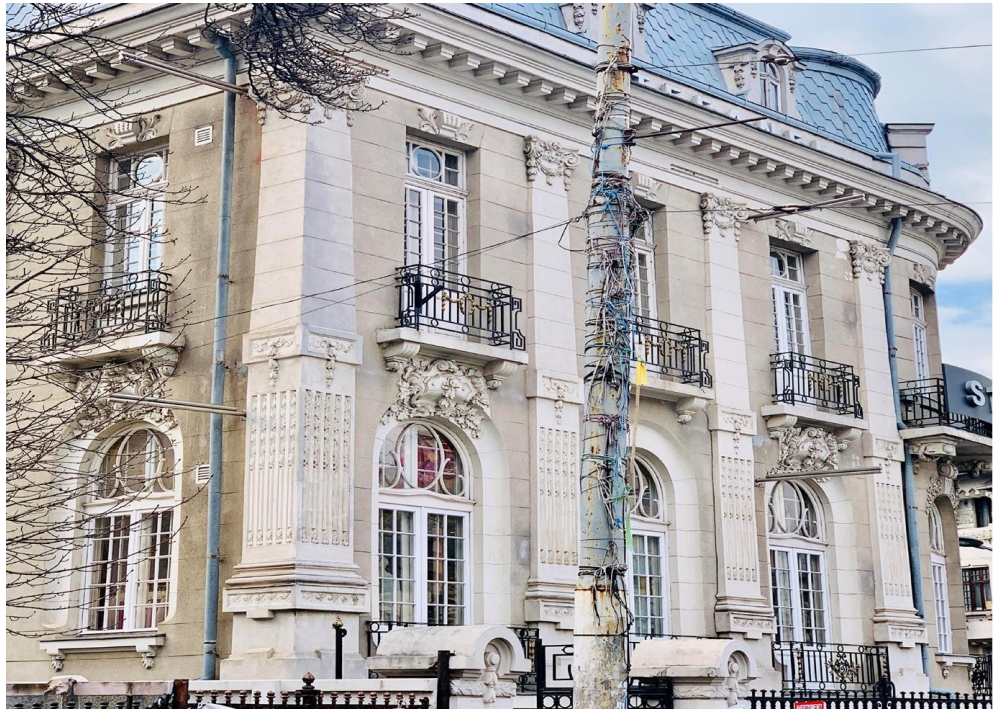

Romana Square

CARACTERISTICS

- ▶ **AREA:** Romana Square
- ▶ **Usable surface:** 668.15 sqm
- ▶ **Built surface:** 772 sqm
- ▶ **Land Surface:** 455 sqm
- ▶ **Maximum height:** D+P+E+M

22,000 EUR

0.41 BITCOIN