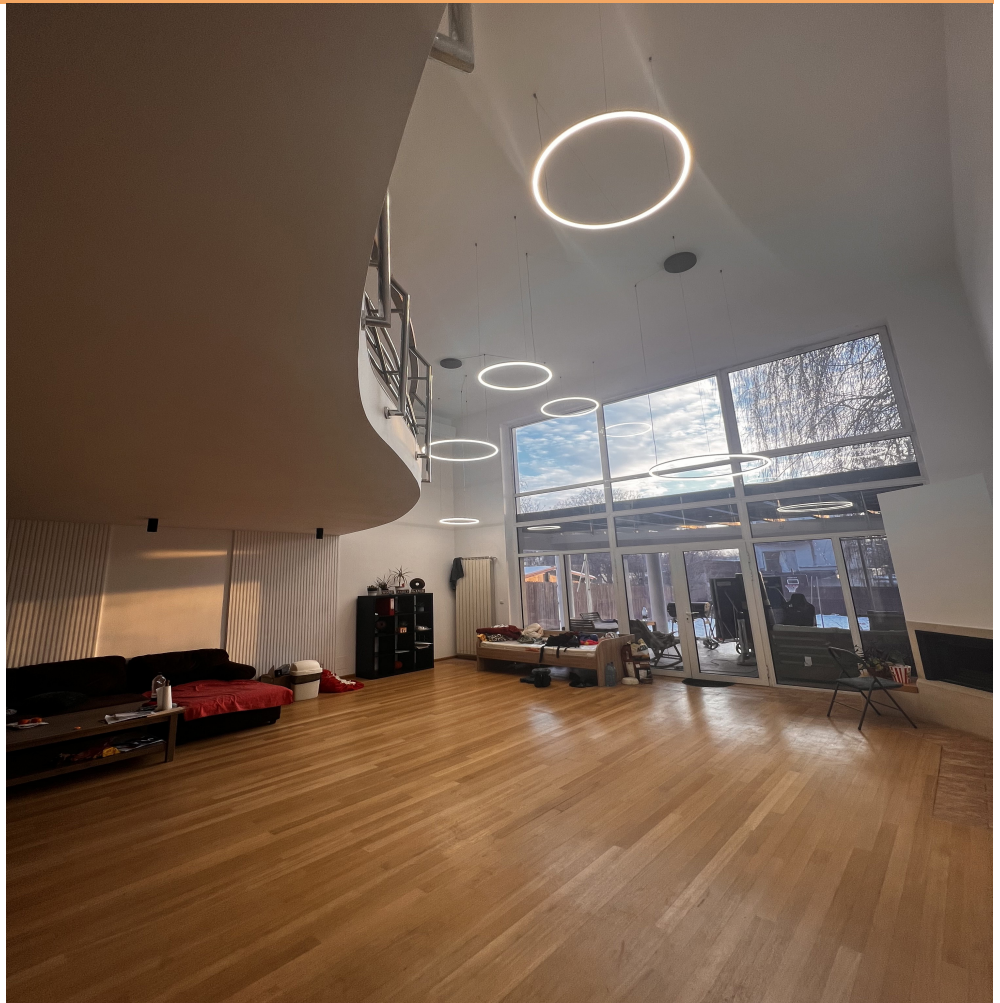

FINISHES/EQUIPMENT

- ▶ **Others:** Video Inter call , AC, Heating System, Internet and Voice Connection , TV Cable, Storage rooms, Garage, Insulated Windows , Faience, Sandstone, Parquet

DESCRIPTION

The villa offered for sale is set close to Herastrau Park, into the old Baneasa neighborhood near Baneasa Lake. The villa is duplex type being disposed on Ground floor + 2 Floors + Attic. Duplex villa located in the vicinity of Baneasa Lake, in a quiet and beautiful area.

Access is easy by means of public transport.

Villa has large spaces being divided in: large living room, 4 bedrooms, 2 of them with own dressing and bathroom, 1 office, 2 bathrooms, large kitchen, halls, garage for 2 cars, pantry, technical room with laundry room, storage room.