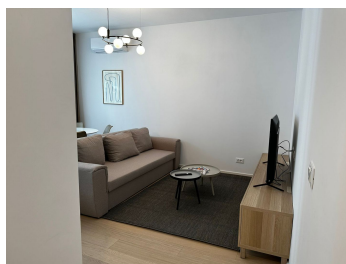

Baneasa

Apartment for Rent

2 rooms

**CARACTERISTICS**

- ▶ **AREA:** Baneasa
- ▶ **Usable surface:** 53.3 sqm
- ▶ **Built surface:** 70 sqm
- ▶ **No. of Bedrooms:** 1
- ▶ **No. of Rooms:** 2
- ▶ **No. of Bathrooms:** 1
- ▶ **Parking places:** 1
- ▶ **Floor:** 4
- ▶ **Construction year:** 2022
- ▶ **Maximum height:** S+P+6E

**DESCRIPTION**

The apartment proposed for rent is located on the 4th floor in a new residential complex, built in Baneasa - Jandarmeriei area apoapa of the commercial area Baneasa Mall and Baneasa Forest.

The apartment is fully furnished and new, with underfloor heating and air conditioning in all rooms. It benefits from an underground parking space.

1,000 EUR

0.02 BITCOIN

0.70 ETHEREUM