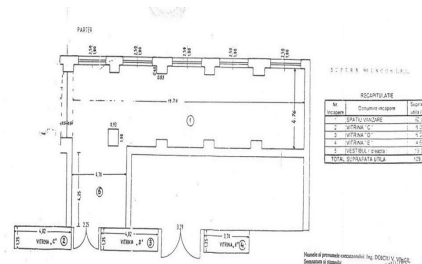

Calea Victoriei

Commercial Spaces

**CARACTERISTICS**

- ▶ **AREA:** Calea Victoriei
- ▶ **Usable surface:** 130 sqm

**DESCRIPTION**

The commercial space offered for sale is situated on Calea Victoriei, close to Sala Palatului, at the ground floor of a residential block of flats built in 1961, benefiting of a great visibility.

Facilities:

- large shopping window
- open space
- sanitary groups
- air conditioning system cooling/ heating;

420,000 EUR

6.06 BITCOIN

211.77 ETHEREUM