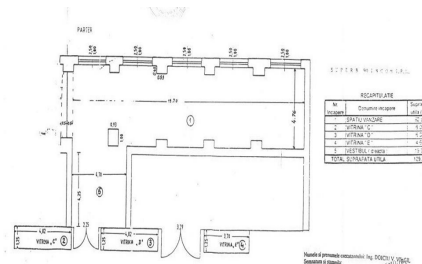

Calea Victoriei

Commercial Spaces

CARACTERISTICS

- ▶ **AREA:** Calea Victoriei
- ▶ **Usable surface:** 130 sqm

DESCRIPTION

The commercial space offered for sale is situated on Calea Victoriei, close to Sala Palatului, at the ground floor of a residential block of flats built in 1961, benefiting of a great visibility.

- Facilities:
- large shopping window
 - open space
 - sanitary groups
 - air conditioning system cooling/ heating;

420,000 EUR

7.16 BITCOIN

234.01 ETHEREUM