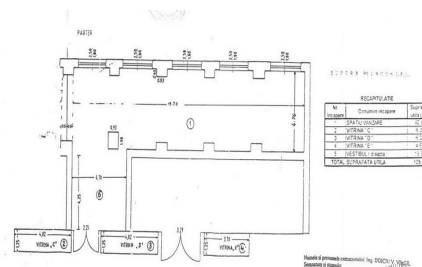

Calea Victoriei

Commercial Spaces

CARACTERISTICS

- ▶ **AREA:** Calea Victoriei
- ▶ **Usable surface:** 130 sqm

DESCRIPTION

The commercial space offered for sale is situated on Calea Victoriei, close to Sala Palatului, at the ground floor of a residential block of flats built in 1961, benefiting of a great visibility.

Facilities:

- large shopping window
- open space
- sanitary groups
- air conditioning system cooling/ heating;

420,000 EUR

7.82 BITCOIN

294.81 ETHEREUM