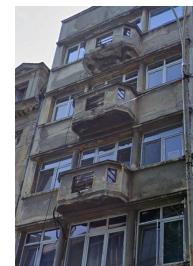

Downtown

Offices for Sale

**CARACTERISTICS**

- ▶ **AREA:** Downtown
- ▶ **Built surface:** 918.87 sqm
- ▶ **Land Surface:** 257 sqm
- ▶ **Maximum height:** 2S+P+4E

1,500,000 EUR

24.47 BITCOIN

783.48 ETHEREUM