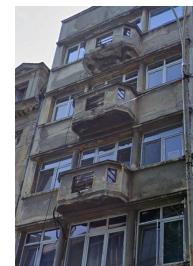

Downtown

Offices for Sale

CHARACTERISTICS

- ▶ **AREA:** Downtown
- ▶ **Built surface:** 918.87 sqm
- ▶ **Land Surface:** 257 sqm
- ▶ **Maximum height:** 2S+P+4E

1,500,000 EUR

24.51 BITCOIN

779.21 ETHEREUM