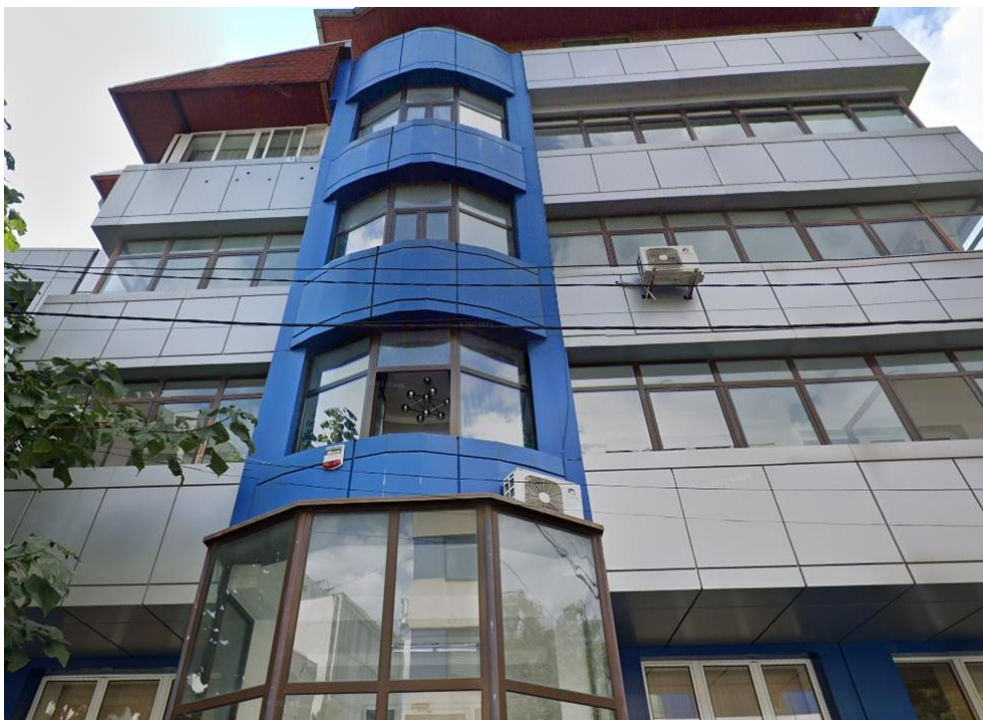

Aviatiei

CARACTERISTICS

- ▶ **AREA:** Aviatiei
- ▶ **Built surface:** 950 sqm
- ▶ **Maximum height:** D+P+4E

DESCRIPTION

The building is located near Herastrau Park and Soseaua Nordului. The unique position offers easy access to DN1, Baneasa area or Otopeni Airport.

Facilities:

- elevator
- offices, kitchenette, sanitary group
- central heating
- air conditioning
- 200 sqm exterior
- modern arrangements

8,000 EUR

0.09 BITCOIN

3.76 ETHEREUM