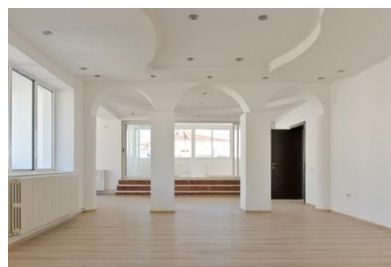

### DESCRIPTION

The building is located near Herastrau Park and Soseaua Nordului. The unique position offers easy access to DN1, Baneasa area or Otopeni Airport.

Facilities:

- elevator
- offices, kitchenette, sanitary group
- central heating
- air conditioning
- 200 sqm exterior
- modern arrangements