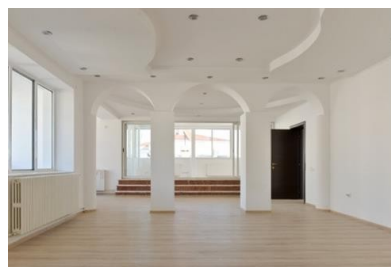

Aviatiei

CARACTERISTICS

- **AREA:** Aviatiei
- **Built surface:** 950 sqm
- **Maximum height:** D+P+4E

DESCRIPTION

The building is located near Herastrau Park and Soseaua Nordului. The unique position offers easy access to DN1, Baneasa area or Otopeni Airport.

Facilities:

- elevator
- offices, kitchenette, sanitary group
- central heating
- air conditioning
- 200 sqm exterior
- modern arrangements

8,000 EUR

0.09 BITCOIN

3.76 ETHEREUM