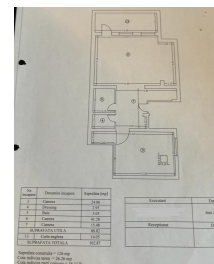

Primaverii

Commercial Spaces

**CARACTERISTICS**

- ▶ **AREA:** Primaverii
- ▶ **Usable surface:** 102.87 sqm
- ▶ **Floor:** D

**DESCRIPTION**

The commercial space for sale is located in a new building, in Primaverii neighborhood. The space is disposed at the semibasement, benefiting from its own light and access.

Facilities:

2 Toilets;

the space has 3 rooms, lobby-reception, 2 bathrooms

Own central heating;

The space is rented for a period of 3 years to a medical clinic.

450,000 EUR

4.93 BITCOIN

211.54 ETHEREUM