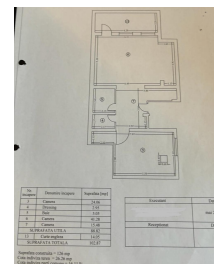

Primaverii

Commercial Spaces

CHARACTERISTICS

- ▶ **AREA:** Primaverii
- ▶ **Usable surface:** 102.87 sqm
- ▶ **Floor:** D

DESCRIPTION

The commercial space for sale is located in a new building, in Primaverii neighborhood. The space is disposed at the semibasement, benefiting from its own light and access.

Facilities:

2 Toilets;

the space has 3 rooms, lobby-reception, 2 bathrooms

Own central heating;

The space is rented for a period of 3 years to a medical clinic.

450,000 EUR

6.99 BITCOIN

225.10 ETHEREUM