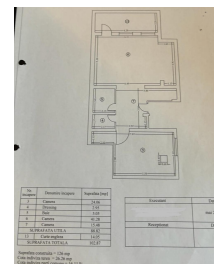

Primaverii

Commercial Spaces

**CHARACTERISTICS**

- ▶ **AREA:** Primaverii
- ▶ **Usable surface:** 102.87 sqm
- ▶ **Floor:** D

**DESCRIPTION**

The commercial space for sale is located in a new building, in Primaverii neighborhood. The space is disposed at the semibasement, benefiting from its own light and access.

Facilities:

2 Toilets;

the space has 3 rooms, lobby-reception, 2 bathrooms

Own central heating;

The space is rented for a period of 3 years to a medical clinic.

450,000 EUR

6.99 BITCOIN

224.68 ETHEREUM