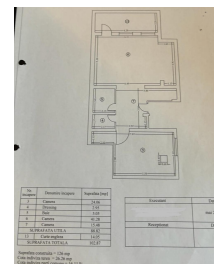

Primaverii

Commercial Spaces

**CARACTERISTICS**

- ▶ **AREA:** Primaverii
- ▶ **Usable surface:** 102.87 sqm
- ▶ **Floor:** D

**DESCRIPTION**

The commercial space for sale is located in a new building, in Primaverii neighborhood. The space is disposed at the semibasement, benefiting from its own light and access.

Facilities:

2 Toilets;

the space has 3 rooms, lobby-reception, 2 bathrooms

Own central heating;

The space is rented for a period of 3 years to a medical clinic.

450,000 EUR

8.27 BITCOIN

308.95 ETHEREUM