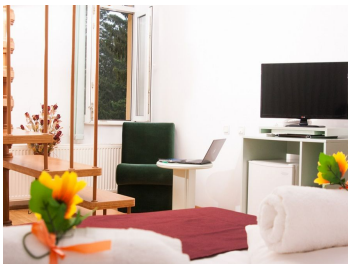

DESCRIPTION

Villa located in Sinaia - Cumpatu area, in the vicinity of the George Enescu Museum, in a beautiful area, with lots of greenery and tranquility, easily accessible.

The beautiful and stylish villa offered for sale is made up of 7 rooms with individual bathrooms, 1 living room with kitchen and dining area, 1 bathroom, balconies, hallways and annex rooms for storage.