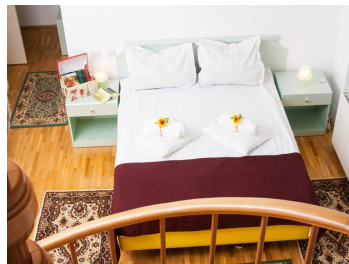

DESCRIPTION

Villa located in Sinaia - Cumpatu area, in the vicinity of the George Enescu Museum, in a beautiful area, with lots of greenery and tranquility, easily accessible.

The beautiful and stylish villa offered for sale is made up of 7 rooms with individual bathrooms, 1 living room with kitchen and dining area, 1 bathroom, balconies, hallways and annex rooms for storage.