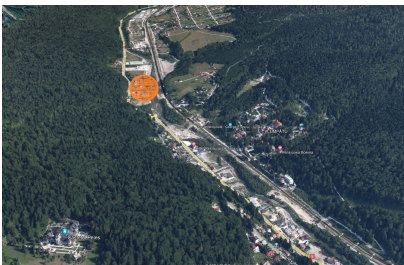

Busteni

Land for Sale

CARACTERISTICS

- ▶ **AREA:** Busteni
- ▶ **Usable surface:** 2868 sqm
- ▶ **Land Surface:** 2868 sqm
- ▶ **End-use:** Constructii Retail

180 EUR sqm + VAT

0.12 ETHEREUM sqm + VAT