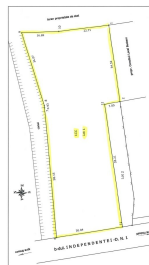

Busteni

Land for Sale

CARACTERISTICS

- ▶ **AREA:** Busteni
- ▶ **Usable surface:** 2868 sqm
- ▶ **Land Surface:** 2868 sqm
- ▶ **End-use:** Constructii Retail

180 EUR sqm + VAT

0.12 ETHEREUM sqm + VAT