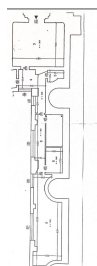

Calea Victoriei

Commercial Spaces

CHARACTERISTICS

- ▶ **AREA:** Calea Victoriei
- ▶ **Usable surface:** 72 sqm

DESCRIPTION

The space is located on Calea Victoriei, benefiting from pedestrian traffic and intense car traffic.

The space is arranged on the ground floor.

Sanitary group;

Direct access from Calea Victoriei;

Unique location;

Possibility of terrace arrangement;

Available: immediately

Total usable area: 72 sqm

550,000 EUR