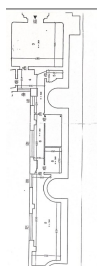

Calea Victoriei

Commercial Spaces

CARACTERISTICS

- ▶ **AREA:** Calea Victoriei
- ▶ **Usable surface:** 72 sqm

DESCRIPTION

The space is located on Calea Victoriei, benefiting from pedestrian traffic and intense car traffic.

The space is arranged on the ground floor.

Sanitary group;

Direct access from Calea Victoriei;

Unique location;

Possibility of terrace arrangement;

Available: immediately

Total usable area: 72 sqm

550,000 EUR