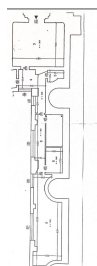

Calea Victoriei

Commercial Spaces

CARACTERISTICS

- ▶ **AREA:** Calea Victoriei
- ▶ **Usable surface:** 72 sqm

DESCRIPTION

The space is located on Calea Victoriei, benefiting from pedestrian traffic and intense car traffic.

The space is arranged on the ground floor.

Sanitary group;

Direct access from Calea Victoriei;

Unique location;

Possibility of terrace arrangement;

Available: immediately

Total usable area: 72 sqm

550,000 EUR