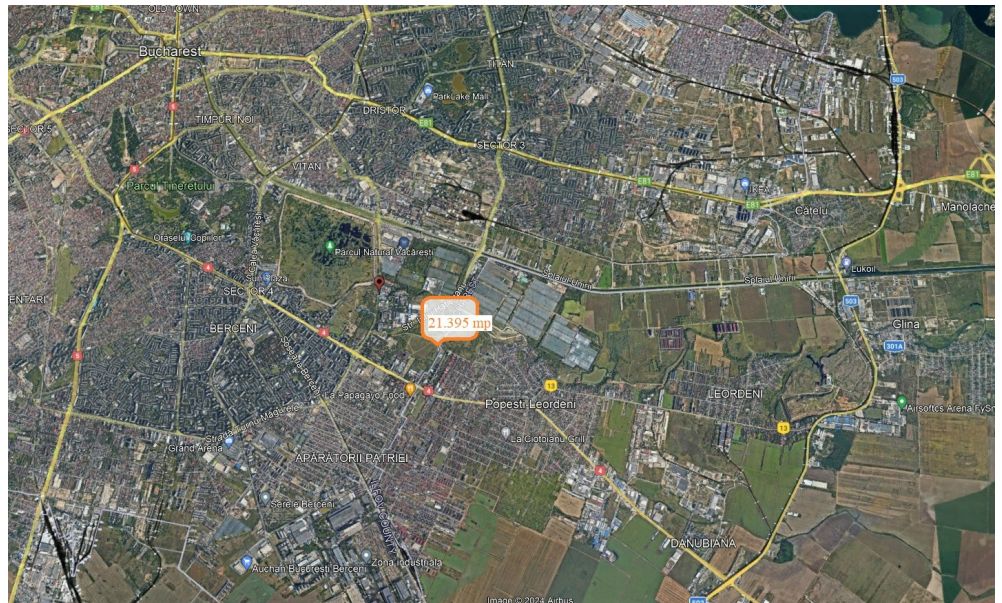

## Calea Vitan

### DESCRIPTION

The land offered for sale is located in the Vitan—Barzesti area, near the Vitan fair and Splaiul Unirii. The access to the location is very easy both from Splaiul Unirii and from Vitan Barzesti Road— Iuliu Hatieganu street. In the vicinity there are several residential complexes, shopping centers, St. John's Emergency Hospital, schools and high schools. Lately, the area has experienced a strong development in terms of infrastructure.