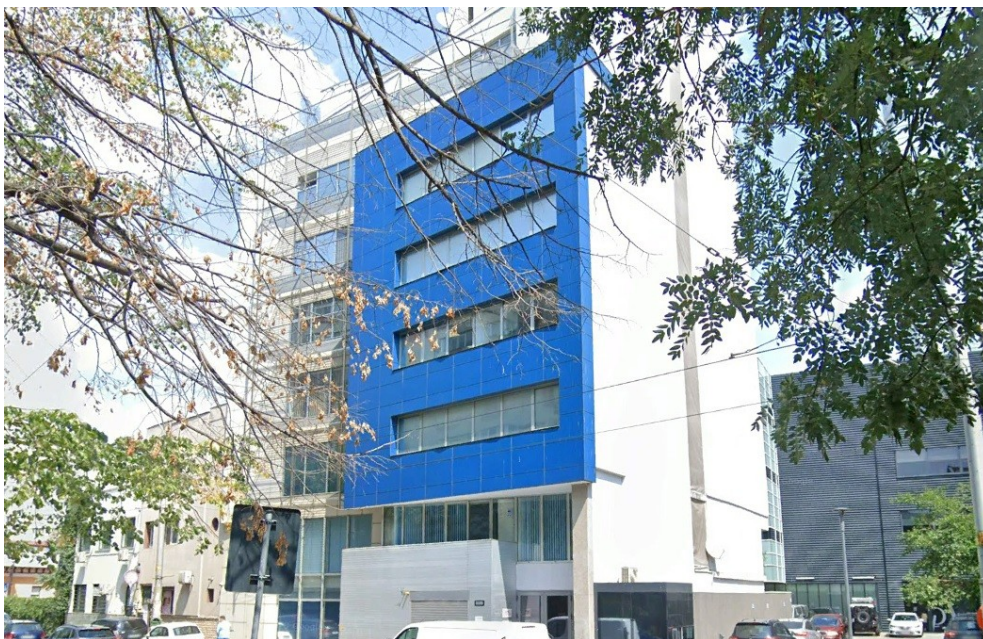

Piata Victoriei

CARACTERISTICS

- ▶ **AREA:** Piata Victoriei
- ▶ **Usable surface:** 213 sqm
- ▶ **Floor:** 6

DESCRIPTION

The building is located in Piata Victoriei area, a few minutes away from Buzesti Street and Nicolae Titulescu Road.

Facilities:

air conditioning

elevator

security and reception

Floor 6: 213 sqm

3,300 EUR

0.05 BITCOIN

1.83 ETHEREUM