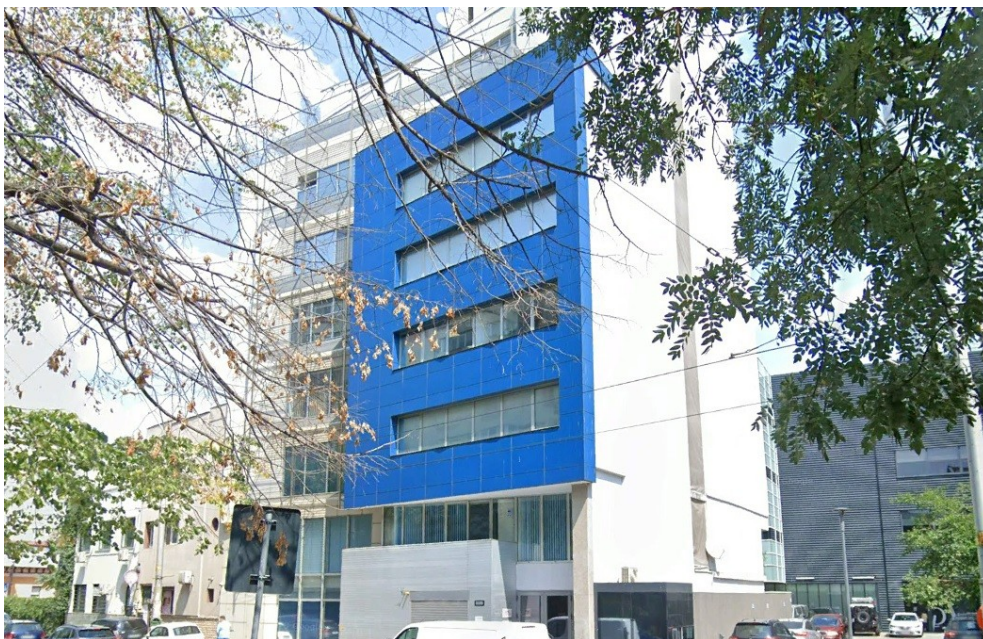

Piata Victoriei

CARACTERISTICS

- ▶ **AREA:** Piata Victoriei
- ▶ **Usable surface:** 213 sqm
- ▶ **Floor:** 6

DESCRIPTION

The building is located in Piata Victoriei area, a few minutes away from Buzesti Street and Nicolae Titulescu Road.

Facilities:

air conditioning

elevator

security and reception

Floor 6: 213 sqm

3,300 EUR

0.06 BITCOIN

2.14 ETHEREUM