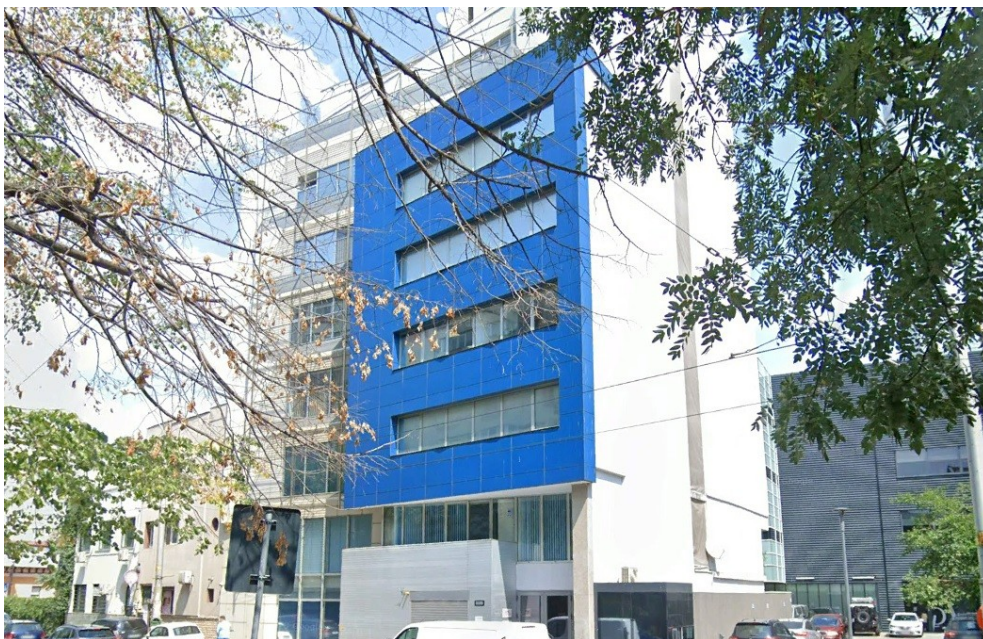

Piata Victoriei

CARACTERISTICS

- ▶ **AREA:** Piata Victoriei
- ▶ **Usable surface:** 213 sqm
- ▶ **Floor:** 6

DESCRIPTION

The building is located in Piata Victoriei area, a few minutes away from Buzesti Street and Nicolae Titulescu Road.

Facilities:

air conditioning

elevator

security and reception

Floor 6: 213 sqm

3,300 EUR

0.06 BITCOIN

2.16 ETHEREUM