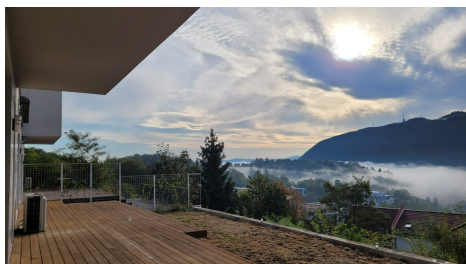

DESCRIPTION

The chic and elegant building is located on the road to Poiana Brasov and has an absolutely extraordinary view of Tampa, Postavaru and the historic center of Brasov, located at a distance of three kilometers.

The exclusive residential complex, with only four apartments, the spacious rooms with huge glazed surfaces and the breathtaking panorama make the apartment the ideal refuge for lovers of contemporary luxury.

The location is in the immediate vicinity of one of the most special ski regions in Romania, which provides even in the off-season an interesting variety of mountain activities.

The intimate and relaxing atmosphere, the attention to detail, the exceptional finishes and materials, the rooms with large windows and the spacious terraces with panoramic views of Tampa and Postavaru give the space a special charm.