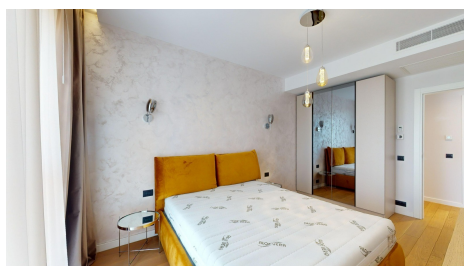

Herastrau

Apartment for Rent

2 rooms

CARACTERISTICS

- ▶ **AREA:** Herastrau
- ▶ **Usable surface:** 82 sqm
- ▶ **No. of Bedrooms:** 1
- ▶ **No. of Rooms:** 2
- ▶ **No. of Bathrooms:** 1
- ▶ **Floor:** 7
- ▶ **Construction year:** 2021

DESCRIPTION

The apartment is located on the 7th floor of a building from 2021, near Herastrau Park, North Road, Aviatiei Neighborhoods, Promenada Mall and Baneasa Mall.

Description

If you are looking for a 2-room apartment with an excellent location, we invite you to visit this property located in the Herastrau area, Nicolae Caramfil.

This apartment is modern, with a total usable area of 82 sqm and a detached partitioning. It is distinguished by quality finishes.

The rooms are bright, with parquet floors and double glazing, and the terrace is generous, of 12 sqm.