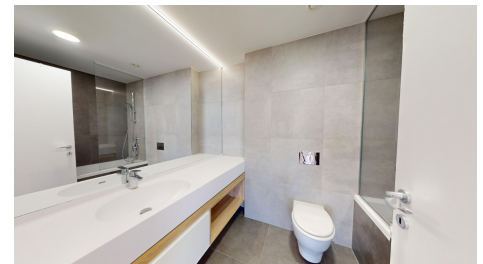

Herastrau

Apartment for Rent

2 rooms

**CHARACTERISTICS**

- ▶ **AREA:** Herastrau
- ▶ **Usable surface:** 82 sqm
- ▶ **No. of Bedrooms:** 1
- ▶ **No. of Rooms:** 2
- ▶ **No. of Bathrooms:** 1
- ▶ **Floor:** 7
- ▶ **Construction year:** 2021