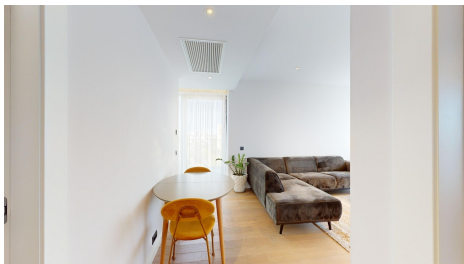

DESCRIPTION

The apartment is located on the 7th floor of a building from 2021, near Herastrau Park, North Road, Aviatiei Neighborhoods, Promenada Mall and Baneasa Mall.

Description

If you are looking for a 2-room apartment with an excellent location, we invite you to visit this property located in the Herastrau area, Nicolae Caramfil.

This apartment is modern, with a total usable area of 82 sqm and a detached partitioning. It is distinguished by quality finishes.

The rooms are bright, with parquet floors and double glazing, and the terrace is generous, of 12 sqm.