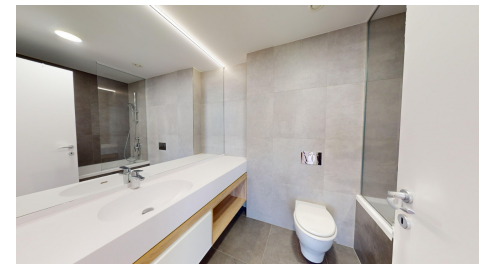

Herastrau

Apartment for Rent

2 rooms

CARACTERISTICS

- ▶ **AREA:** Herastrau
- ▶ **Usable surface:** 82 sqm
- ▶ **No. of Bedrooms:** 1
- ▶ **No. of Rooms:** 2
- ▶ **No. of Bathrooms:** 1
- ▶ **Floor:** 7
- ▶ **Construction year:** 2021