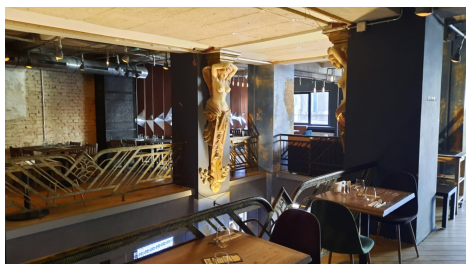

Downtown

Commercial Spaces

CARACTERISTICS

- ▶ **AREA:** Downtown
- ▶ **Maximum height:** S+P+1

1,700,000 EUR + VAT

26.44 BITCOIN + VAT

851.66 ETHEREUM + VAT