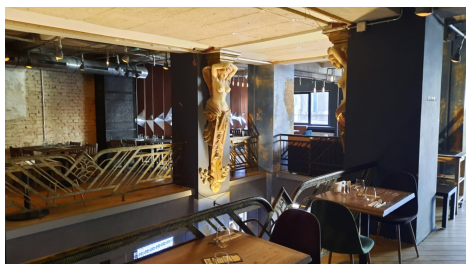

Downtown

Commercial Spaces

**CARACTERISTICS**

- ▶ **AREA:** Downtown
- ▶ **Maximum height:** S+P+1

1,700,000 EUR + VAT

31.65 BITCOIN + VAT

1,193.27 ETHEREUM + VAT