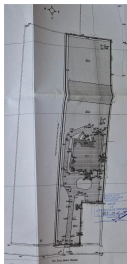

Iancu Nicolae

Land for Sale

**CARACTERISTICS**

- ▶ **AREA:** Iancu Nicolae
- ▶ **Usable surface:** 4761 sqm
- ▶ **POT:** 40%
- ▶ **CUT:** 2.2
- ▶ **End-use:** Rezidential
- ▶ **Opening:** 18

4,450,000 EUR