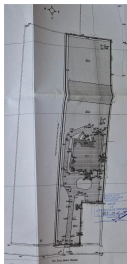

Iancu Nicolae

Land for Sale

CARACTERISTICS

- ▶ **AREA:** Iancu Nicolae
- ▶ **Usable surface:** 4761 sqm
- ▶ **POT:** 40%
- ▶ **CUT:** 2.2
- ▶ **End-use:** Rezidential
- ▶ **Opening:** 18

4,450,000 EUR

84.22 BITCOIN