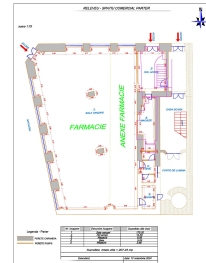

### CARACTERISTICS

- ▶ **AREA:** Oradea
- ▶ **Usable surface:** 540 sqm
- ▶ **Built surface:** 730 sqm
- ▶ **Maximum height:** S+P+1

1,600,000 EUR

30.50 BITCOIN

1,160.71 ETHEREUM