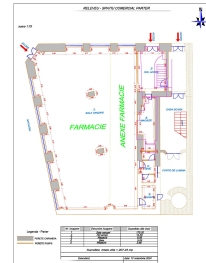

### CARACTERISTICS

- ▶ **AREA:** Oradea
- ▶ **Usable surface:** 540 sqm
- ▶ **Built surface:** 730 sqm
- ▶ **Maximum height:** S+P+1

1,600,000 EUR

26.14 BITCOIN

831.16 ETHEREUM