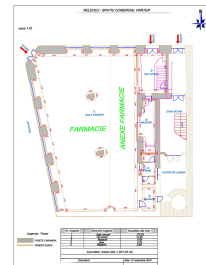

Oradea

CARACTERISTICS

- ▶ **AREA:** Oradea
- ▶ **Usable surface:** 540 sqm
- ▶ **Built surface:** 730 sqm
- ▶ **Maximum height:** S+P+1

1,600,000 EUR

24.62 BITCOIN

819.78 ETHEREUM