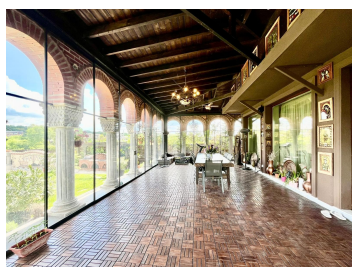

Corbeanca

House for Rent

**CARACTERISTICS**

- ▶ **AREA:** Corbeanca
- ▶ **Usable surface:** 500 sqm
- ▶ **Built surface:** 594 sqm
- ▶ **Land Surface:** 1122 sqm
- ▶ **Garden Surface:** 685 sqm
- ▶ **No. of Bedrooms:** 4
- ▶ **No. of Rooms:** 8
- ▶ **No. of Bathrooms:** 5
- ▶ **Construction year:** 2022
- ▶ **Maximum height:** P+1+M