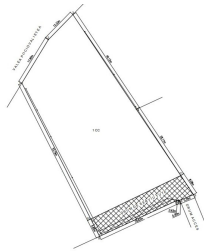

Corbeanca

Land for Sale

CARACTERISTICS

- ▶ **AREA:** Corbeanca
- ▶ **Usable surface:** 2175 sqm
- ▶ **Land Surface:** 2175 sqm
- ▶ **End-use:** Rezidential
- ▶ **Opening:** 60
- ▶ **No. of openings:** 2

DESCRIPTION

Land for sale located in Corbeanca, trapezoidal shape with opening to the lake.
The land has a certificate of urbanism for the construction of 3 houses GF+2F.
LAND AREA 2,175 sqm
Lake frontage: 30.23 m
Street frontage: 29.63 m
HEIGHT: B+GF+1F+A