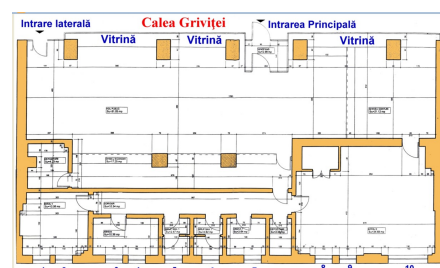

### CARACTERISTICS

- ▶ **AREA:** Calea Grivitei
- ▶ **Usable surface:** 200 sqm
- ▶ **Floor:** P
- ▶ **Showcase:** 18

Total usable area: 200 sqm

Facilities:

- great visibility;
- central heating;
- usable height 4m
- sanitary group;

3,200 EUR

0.06 BITCOIN

2.15 ETHEREUM