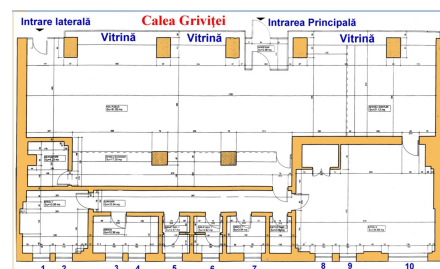

Calea Grivitei

Commercial Spaces for Rent

CARACTERISTICS

- ▶ **AREA:** Calea Grivitei
- ▶ **Usable surface:** 200 sqm
- ▶ **Floor:** P
- ▶ **Showcase:** 18

FINISHES/EQUIPMENT

- ▶ **Others:** AC, Heating System

DESCRIPTION

Commercial space for rent is situated close to Gara de Nord, being disposed at the crossroads between 2 main roads. The space is situated at the ground floor of a residential building with great visibility and good pedestrian traffic.

Total usable area: 200 sqm

Facilities:

- great visibility;
- central heating;
- usable height 4m
- sanitary group;

3,200 EUR

0.06 BITCOIN

2.11 ETHEREUM