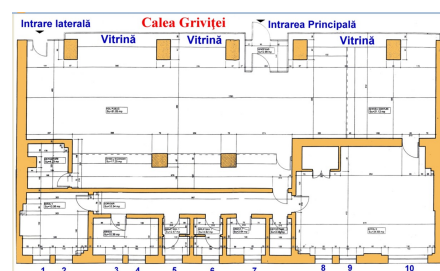

Calea Grivitei

Commercial Spaces for Rent

CARACTERISTICS

- ▶ **AREA:** Calea Grivitei
- ▶ **Usable surface:** 200 sqm
- ▶ **Floor:** P
- ▶ **Showcase:** 18

FINISHES/EQUIPMENT

- ▶ **Others:** AC, Heating System

DESCRIPTION

Commercial space for rent is situated close to Gara de Nord, being disposed at the crossroads between 2 main roads. The space is situated at the ground floor of a residential building with great visibility and good pedestrian traffic.

Total usable area: 200 sqm

Facilities:

- great visibility;
- central heating;
- usable height 4m
- sanitary group;

3,200 EUR

0.05 BITCOIN

1.79 ETHEREUM