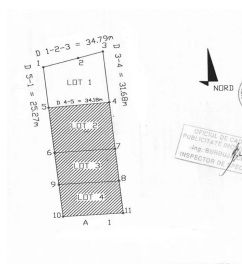

Corbeanca

Land for Sale

CHARACTERISTICS

- ▶ **AREA:** Corbeanca
- ▶ **Land Surface:** 975 sqm
- ▶ **End-use:** Rezidential

239,000 EUR

3.70 BITCOIN

120.99 ETHEREUM