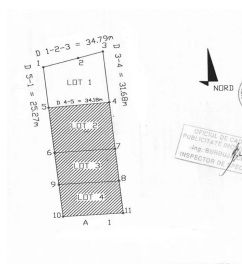

Corbeanca

Land for Sale

CHARACTERISTICS

- ▶ **AREA:** Corbeanca
- ▶ **Land Surface:** 975 sqm
- ▶ **End-use:** Rezidential

239,000 EUR

4.52 BITCOIN

168.73 ETHEREUM