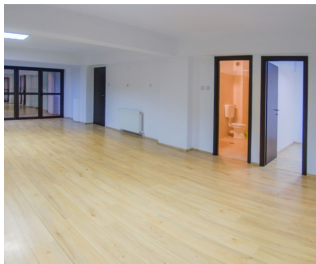

Calea Victoriei

CARACTERISTICS

- ▶ **AREA:** Calea Victoriei
- ▶ **Built surface:** 450 sqm
- ▶ **No. of Rooms:** 12
- ▶ **No. of Bathrooms:** 7
- ▶ **Maximum height:** P+3E

DESCRIPTION

The building is situated very close to Victoriei Square, having easy access to all the important point of interest in the city and to all means of trasportation.

3rd Floor: 2 rooms (55 sqm, 10 sqm), 2 bathrooms, kitchen

Facilities:

12 rooms, 7 bathrooms;

1 central heating per level;

air conditioning;

insulated windows;

courtyard 100 sqm

5,500 EUR