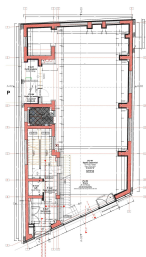

Calea Victoriei

Commercial Spaces for Rent

CHARACTERISTICS

- ▶ **AREA:** Calea Victoriei
- ▶ **Usable surface:** 260 sqm
- ▶ **Floor:** S+P

DESCRIPTION

The commercial space is located in Piata Revolutiei, a few minutes from Magheru Boulevard and Universitate Square.

Facilities:

open space

2 sanitary groups

all utilities

possibility of terrace

usable area ground floor: 200 sqm

useful surface basement: 60 sqm

10,600 EUR + VAT