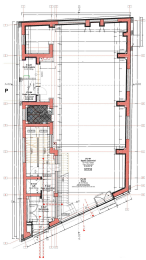

Calea Victoriei

Commercial Spaces for Rent

CHARACTERISTICS

- ▶ **AREA:** Calea Victoriei
- ▶ **Usable surface:** 260 sqm
- ▶ **Floor:** S+P

DESCRIPTION

The commercial space is located in Piata Revolutiei, a few minutes from Magheru Boulevard and Universitate Square.

Facilities:

open space

2 sanitary groups

all utilities

possibility of terrace

usable area ground floor: 200 sqm

useful surface basement: 60 sqm

10,600 EUR + VAT