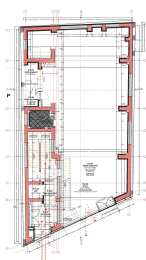

Calea Victoriei

Commercial Spaces for Rent

CARACTERISTICS

- ▶ **AREA:** Calea Victoriei
- ▶ **Usable surface:** 260 sqm
- ▶ **Floor:** S+P

DESCRIPTION

The commercial space is located in Piata Revolutiei, a few minutes from Magheru Boulevard and Universitate Square.

Facilities:

open space

2 sanitary groups

all utilities

possibility of terrace

usable area ground floor: 200 sqm

useful surface basement: 60 sqm

10,600 EUR + VAT