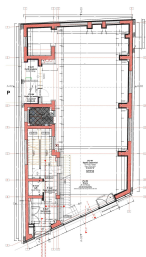

Calea Victoriei

Commercial Spaces for Rent

CARACTERISTICS

- ▶ **AREA:** Calea Victoriei
- ▶ **Usable surface:** 260 sqm
- ▶ **Floor:** S+P

DESCRIPTION

The commercial space is located in Piata Revolutiei, a few minutes from Magheru Boulevard and Universitate Square.

Facilities:

open space

2 sanitary groups

all utilities

possibility of terrace

usable area ground floor: 200 sqm

useful surface basement: 60 sqm

10,600 EUR + VAT