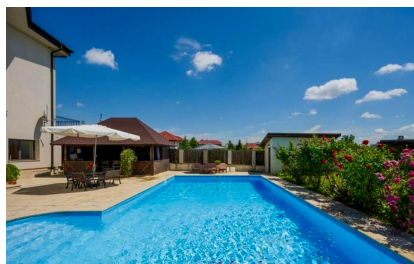

FINISHES/EQUIPMENT

- ▶ **Others:** Pool, AC, Heating System, Storage rooms, Asphalted access

2,900,000 EUR

52.31 BITCOIN

1,928.08 ETHEREUM