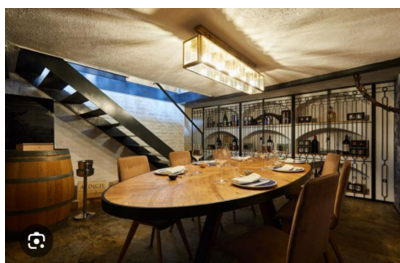

Calea Victoriei

Commercial Spaces for Rent

CARACTERISTICS

- ▶ **AREA:** Calea Victoriei
- ▶ **Usable surface:** 103 sqm
- ▶ **Built surface:** 120 sqm
- ▶ **Floor:** D+P
- ▶ **Maximum height:** D+P+4E

10,000 EUR + VAT