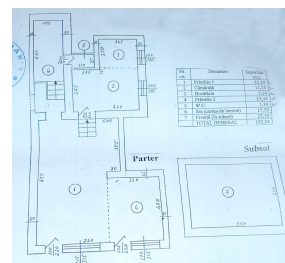

Calea Victoriei

Commercial Spaces for Rent

CARACTERISTICS

- ▶ **AREA:** Calea Victoriei
- ▶ **Usable surface:** 103 sqm
- ▶ **Built surface:** 120 sqm
- ▶ **Floor:** D+P
- ▶ **Maximum height:** D+P+4E

10,000 EUR + VAT