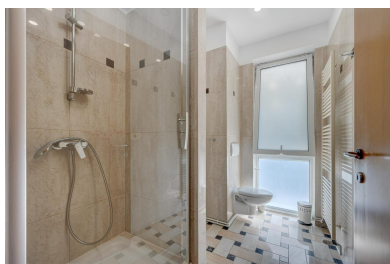

Details:

The apartment is located in a street-facing residential building that offers privacy and comfort, very close to the park.

It features large glazed surfaces that provide exceptional natural light in every room.

2 large and beautiful terraces

1 parking space

The apartment consists of 5 rooms: a living room with dining area, 4 bedrooms, kitchen, 3 bathrooms, spacious hallways, and 2 balconies.

Year built: 2005

Total area: 189 sqm