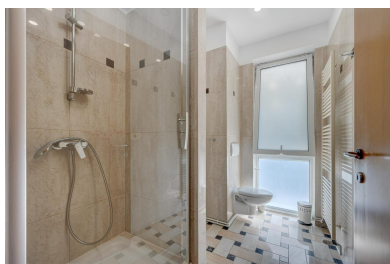

Primaverii

Apartment for Sale

5 rooms

CARACTERISTICS

- **AREA:** Primaverii
- **Usable surface:** 189 sqm
- **No. of Bedrooms:** 4
- **No. of Rooms:** 5
- **No. of Bathrooms:** 3
- **Parking places:** 1
- **Floor:** 1
- **Construction year:** 2005
- **Balconies :** 2

DESCRIPTION

The apartment is located in a building in the Primaverii area, in the immediate vicinity of Bordei Park, in an exclusive and cosmopolitan location. The area offers excellent infrastructure, with very easy access to any point of interest in the city. Bordei Park and Herstru Park provide a much-needed green oasis, while the Primaverii Museum and the MARE Museum are nearby. Numerous restaurants, cafés, schools and high schools, as well as shopping centers, all contribute to the comfort of a relaxed lifestyle in this prestigious neighborhood.

Details:

The apartment is located in a street-facing residential building that offers privacy and comfort, very close to the park.

It features large glazed surfaces that provide exceptional natural light in every room.

2 large and beautiful terraces

1 parking space

The apartment consists of 5 rooms: a living room with dining area, 4 bedrooms, kitchen, 3 bathrooms, spacious hallways, and 2 balconies.

Year built: 2005

Total area: 189 sqm

Bedrooms: 4

Bathrooms: 3

Terraces: 2

1,750,000 EUR + VAT

27.68 BITCOIN + VAT

883.92 ETHEREUM + VAT