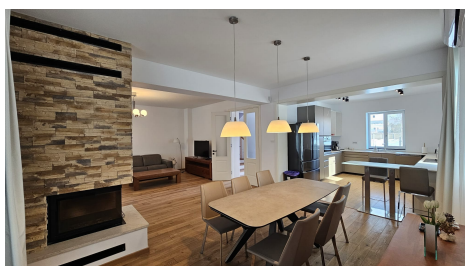

Corbeanca

House for Sale

4 rooms

CARACTERISTICS

- ▶ **AREA:** Corbeanca
- ▶ **Usable surface:** 198 sqm
- ▶ **Built surface:** 220 sqm
- ▶ **Land Surface:** 480 sqm
- ▶ **No. of Bedrooms:** 3
- ▶ **No. of Rooms:** 4
- ▶ **No. of Bathrooms:** 3
- ▶ **Construction year:** 2025
- ▶ **Maximum height:** P+1E