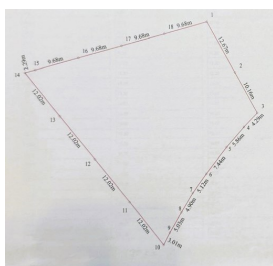

Presei Libere Square

Land for Sale

CARACTERISTICS

- ▶ **AREA:** Presei Libere Square
- ▶ **Land Surface:** 1243 sqm
- ▶ **POT:** 65
- ▶ **CUT:** 4
- ▶ **End-use:** Rezidential
- ▶ **Opening:** 33
- ▶ **No. of openings:** 1