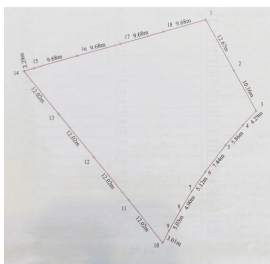

Presei Libere Square

Land for Sale

CARACTERISTICS

- ▶ **AREA:** Presei Libere Square
- ▶ **Land Surface:** 1243 sqm
- ▶ **POT:** 65
- ▶ **CUT:** 4
- ▶ **End-use:** Rezidential
- ▶ **Opening:** 33
- ▶ **No. of openings:** 1