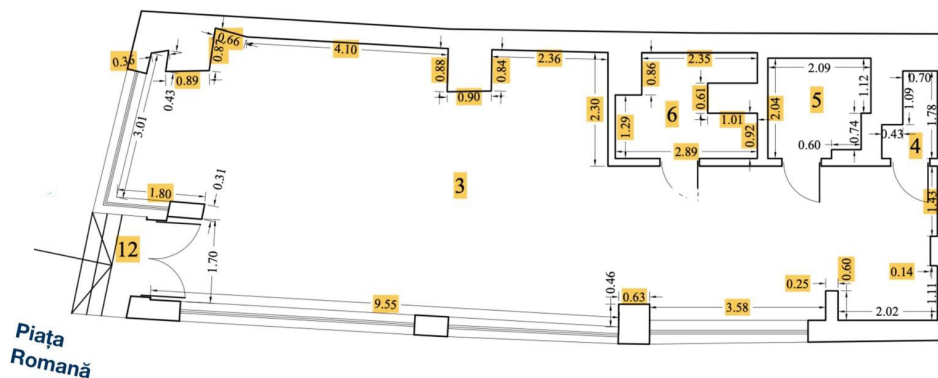

## Romana Square

### CARACTERISTICS

- ▶ **AREA:** Romana Square
- ▶ **Usable surface:** 81 sqm

### DESCRIPTION

The commercial space offered for rent is situated in Romana Square - Amzei Square areon the ground floor of a new building. The space has direct frontage and visibility to a crowded street, with great pedestrian and car traffic.

Facilities:

- shopping window: 4 m;
- 2 sanitary groups;
- 70 sqm open space;
- kitchenette;

4,400 EUR + VAT

0.08 BITCOIN + VAT

2.81 ETHEREUM + VAT