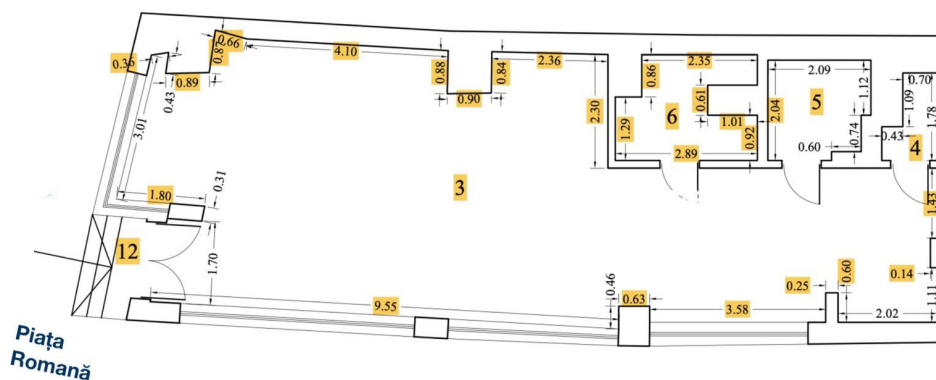

Romana Square

Commercial Spaces for Rent

CARACTERISTICS

- ▶ **AREA:** Romana Square
- ▶ **Usable surface:** 81 sqm

DESCRIPTION

The commercial space offered for rent is situated in Romana Square - Amzei Square area on the ground floor of a new building. The space has direct frontage and visibility to a crowded street, with great pedestrian and car traffic.

Facilities:

- shopping window: 4 m;
- 2 sanitary groups;
- 70 sqm open space;
- kitchenette;

4,400 EUR + VAT

0.07 BITCOIN + VAT

2.24 ETHEREUM + VAT