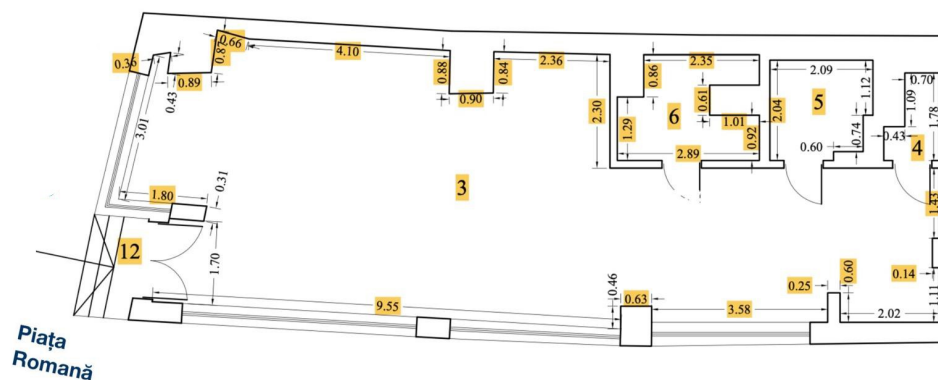

Romana Square

Commercial Spaces for Rent

CARACTERISTICS

- ▶ **AREA:** Romana Square
- ▶ **Usable surface:** 81 sqm

DESCRIPTION

The commercial space offered for rent is situated in Romana Square - Amzei Square area on the ground floor of a new building. The space has direct frontage and visibility to a crowded street, with great pedestrian and car traffic.

Facilities:

- shopping window: 4 m;
- 2 sanitary groups;
- 70 sqm open space;
- kitchenette;

4,400 EUR + VAT

0.08 BITCOIN + VAT

2.97 ETHEREUM + VAT