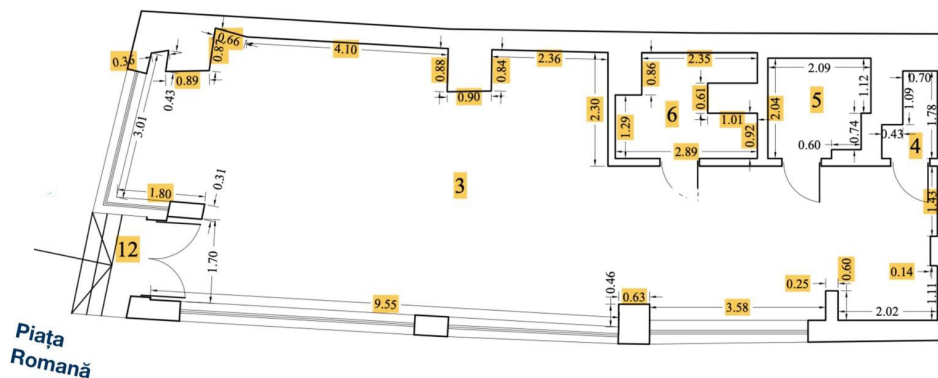

Romana Square

Commercial Spaces for Rent

CARACTERISTICS

- **AREA:** Romana Square
- **Usable surface:** 81 sqm

DESCRIPTION

The commercial space offered for rent is situated in Romana Square - Amzei Square areon the ground floor of a new building. The space has direct frontage and visibility to a crowded street, with great pedestrian and car traffic.

Facilities:

- shopping window: 4 m;
- 2 sanitary groups;
- 70 sqm open space;
- kitchenette;

4,400 EUR + VAT

0.08 BITCOIN + VAT

2.81 ETHEREUM + VAT