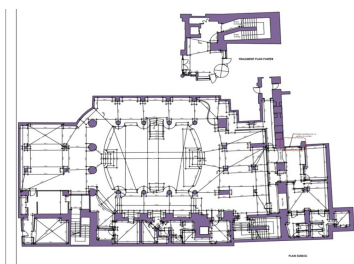

Calea Victoriei

Commercial Spaces for Rent

**CARACTERISTICS**

- ▶ **AREA:** Calea Victoriei
- ▶ **Usable surface:** 1000 sqm
- ▶ **Floor:** -1

**DESCRIPTION**

The space is located on Calea Victoriei, on level -1 of one of Bucharest's iconic hotels.

Features:

Direct access from Calea Victoriei and from the hotel's main lobby;

Elevator access

All utilities available

Restroom facilities

Suitable for a wide range of commercial uses, including a spa/beauty center, gym, massage salon, or training facility